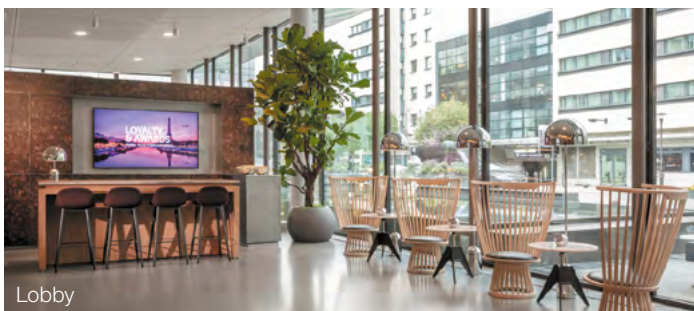

SALLE	Height in meters	SQM	THEATRE	CLASSROOM	BANQUET	OPEN U	COCKTAIL	CABARET	BOARD ROOM
VAL DE LOIRE - 1ST FLOOR									
Bourgueil	2,20	28	-	-	-	-	-	-	12
Sancerre	2,50	30	16	12	-	13	-	12	-
Muscadet	4,00	29	16	12	-	13	-	12	-
Saumur	4,00	53	45	16	-	22	-	24	-
Champigny	4,00	34	30	16	-	14	-	14	-
Saumur-Champigny	4,00	87	72	40	-	36	-	42	-
Chinon	3,30	22	-	-	-	8	-	-	-
Cheverny	2,50	27	16	-	-	13	-	12	-
BEAUJOLAIS - GROUND FLOOR									
Saint-Amour 1 or 2	2,60	60	50	30	40	22	45	28	-
Saint-Amour 3	2,60	73	66	40	60	24	60	42	-
Saint-Amour 1+2	2,60	116	100	60	80	28	80	56	-
Saint-Amour 2+3	2,60	129	113	56	100	30	90	70	-
Saint-Amour 1+2+3	2,60	189	150	96	150	46	130	105	-
Cinéma privé by MK2	-	-	18	-	-	-	-	-	-
Club Cabin 1 or 2	-	-	-	-	-	8	-	-	-
Club Cabins 1+2	-	-	-	-	-	16	-	-	-
BORDEAUX - PATIO LEVEL									
Haut Médoc + Médoc + Pomerol	-	376	-	-	320	-	450	-	-
Amphithéâtre Margaux (gradins)	4,20	315	300	110	-	-	-	-	-
Amphithéâtre Margaux (à plat)	4,20	315	260	140	200	54	250	140	-
Saint-Julien 1 or 2	4,20	47	40	24	40	16	40	21	-
Saint-Julien 3	4,20	95	80	56	80	30	70	49	-
Saint-Julien 1+2	4,20	94	80	56	80	30	70	49	-
Saint-Julien 2+3	4,20	144	120	80	100	40	100	56	-
Saint-Julien 1+2+3	4,20	189	160	102	150	60	150	105	-
Margaux + Saint-Julien 1+2+3	4,20	507	420	264	360	72	420	224	-
Saint-Émilion 1 or 2	3,70	56	50	32	30	20	40	21	-
Saint-Émilion 1+2	3,70	114	100	66	80	30	80	56	-
Sauternes	3,70	49	36	18	30	20	40	21	-
Patio	-	350	-	-	-	-	-	-	-
INNOVATIVE FOOD & BEVERAGE OUTLETS									
Pamper Bar	-	-	-	-	-	-	40	-	-
LIVE Corner + Pamper Bar	-	-	-	-	-	-	300	-	-
Terrace Pamper Bar	-	-	-	-	-	-	120	-	-
L'Esprit du 12ème + Salon du 12	-	-	-	-	-	-	160	-	-
Terrace L'Esprit du 12ème restaurant	-	-	-	-	-	-	60	-	-