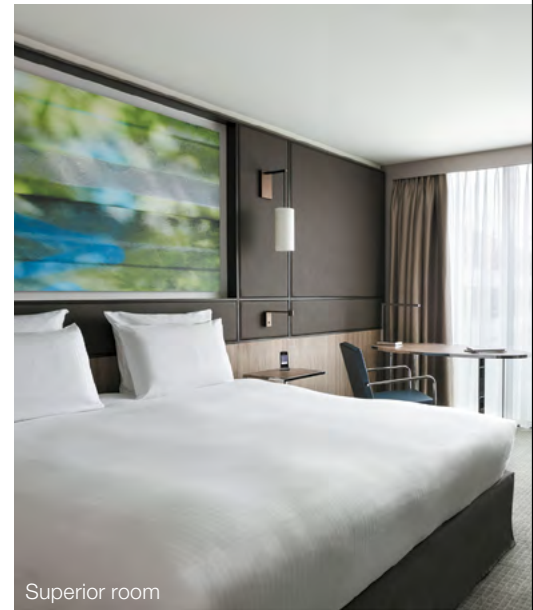

Pamper Bar x La Barbrière de Paris x Before Beauty Bar

400 SQM OF WELLNESS LOUNGE (OPENING IN SUMMER 2020)

Daylight swimming-pool,
sauna, steam-room

4 MODERN AND CREATIVE F&B OFFERS

Bistronic at l'Esprit du 12ème
Evolutive at the LIVE corner bar
Healthy at the Pamper bar
Tailored and surprising banquet